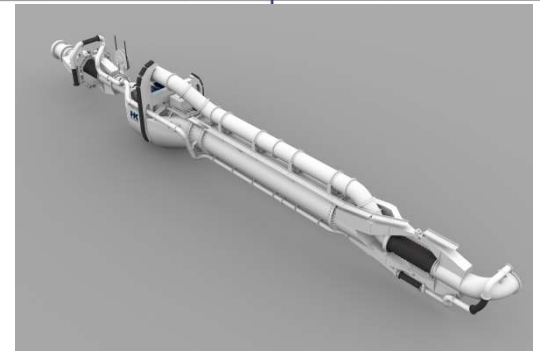

## Suction pipe hopper dredger

Submerged HK dredge pump

Vessel type	Trailing Suction Hopper Dredger
	Suction pipe with pump
Size suction pipe	Ø800mm up to Ø1400mm
Pump	Electric driven single walled HK pumps
Features	Lean design
	HK pump integrated in the Suction pipe
	Complete in house design
	Own choice of electromotor supplier
	Standard design fit to your needs