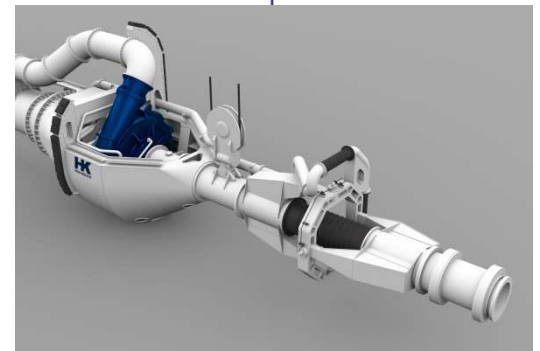

## Suction pipe hopper dredger

Submerged HK dredge pump

Vessel type	Trailing Suction Hopper Dredger
	Suction pipe with pump
Size suction pipe	Ø800mm up to Ø1400mm
Pump	Electric driven single walled HK pumps
Features	Lean design
	HK pump integrated in the Suction pipe
	Complete in house design
	Own choice of electromotor supplier
	Standard design fit to your needs