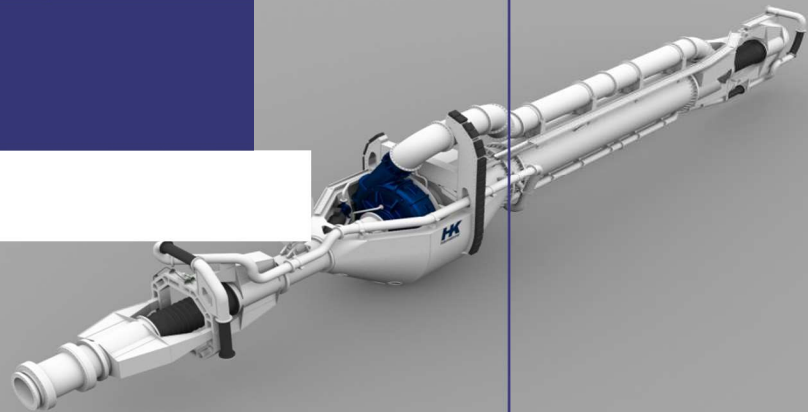

## Suction pipe hopper dredger

Submerged HK dredge pump

Vessel type	Trailing Suction Hopper Dredger
	Suction pipe with pump
Size suction pipe	Ø800mm up to Ø1400mm
Pump	Electric driven single walled HK pumps
Features	Lean design
	HK pump integrated in the Suction pipe
	Complete in house design
	Own choice of electromotor supplier
	Standard design fit to your needs